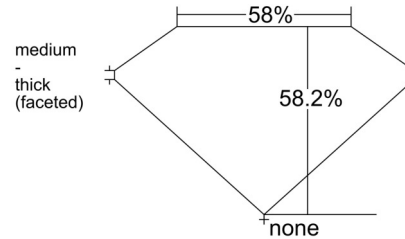

PROPORTIONS

Profile not to actual proportions