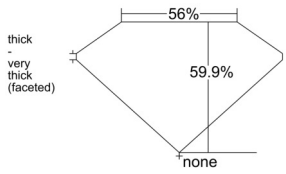

GIA®

FACSIMILE

GIA REPORT 6542793547

Verify this report at GIA.edu

GIA NATURAL DIAMOND DOSSIER®

March 11, 2026
GIA Report Number **6542793547**
Shape and Cutting Style ..... **Heart Brilliant**
Measurements ..... **5.33 x 6.09 x 3.65 mm**

GRADING RESULTS

Carat Weight ..... **0.70 carat**
Color Grade ..... **G**
Clarity Grade **VVS1**

ADDITIONAL GRADING INFORMATION

Polish ..... **Very Good**
Symmetry ..... **Very Good**
Fluorescence ..... **Faint**
Clarity Characteristics..... **Feather, Surface Graining**
Inscription(s): **GIA 6542793547**

PROPORTIONS

Profile not to actual proportions

GRADING SCALES

GIA COLOR SCALE		GIA CLARITY SCALE			
COLORLESS	D	VERY VERY SLIGHTLY INCLUDED	FLAWLESS		
	E		INTERNALLY FLAWLESS		
	F	VERY SLIGHTLY INCLUDED	VVS₁		
	G		VVS₂		
	H		VS₁		
	NEAR COLORLESS	I	SLIGHTLY INCLUDED	VS₂	
		J		SI₁	
		FAINT	K	INCLUDED	SI₂
			L		I₁
			M		I₂
VERTICALLY FAINT	N	INCLUDED	I₃		
	O				
	P				
	Q				
	R				
LIGHT	S				
	T				
	U				
	V				
	W				
	X				
	Y				
	Z