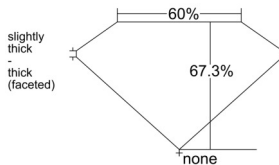

GIA®

FACSIMILE

GIA REPORT 6542793161

Verify this report at GIA.edu

GIA NATURAL DIAMOND DOSSIER®

March 11, 2026
GIA Report Number 6542793161
Shape and Cutting Style ..... Pear Brilliant
Measurements ..... 7.51 x 4.75 x 3.20 mm

GRADING RESULTS

Carat Weight ..... 0.70 carat
Color Grade ..... G
Clarity Grade VS2

ADDITIONAL GRADING INFORMATION

Polish ..... Excellent
Symmetry ..... Excellent
Fluorescence ..... None
Clarity Characteristics ..... Cloud, Crystal
Inscription(s): GIA 6542793161

PROPORTIONS

Profile not to actual proportions

GRADING SCALES

GIA COLOR SCALE		GIA CLARITY SCALE			
COLORLESS	D	VERY VERY SLIGHTLY INCLUDED	FLAWLESS		
	E		INTERNALLY FLAWLESS		
	F	VERY SLIGHTLY INCLUDED	VS₁		
	G		VS₂		
	H		VS₁		
	NEAR COLORLESS	I	SLIGHTLY INCLUDED	SI₁	
		J		SI₂	
		FAINT	K	INCLUDED	I₁
			L		I₂
			M		I₃
VERT LIGHT	N				
	O				
	P				
	Q				
	R				
	S				
	T				
LIGHT	U				
	V				
	W				
	X				
Y					
Z