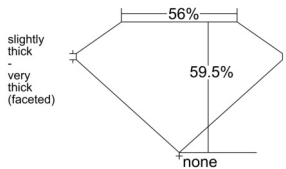

GIA®

FACSIMILE

GIA REPORT 6542792259

Verify this report at GIA.edu

GIA NATURAL DIAMOND DOSSIER®

March 11, 2026
GIA Report Number 6542792259
Shape and Cutting Style ..... Heart Brilliant
Measurements ..... 5.93 x 6.61 x 3.94 mm

GRADING RESULTS

Carat Weight ..... 0.90 carat
Color Grade ..... G
Clarity Grade VVS2

ADDITIONAL GRADING INFORMATION

Polish ..... Excellent
Symmetry ..... Excellent
Fluorescence ..... None
Clarity Characteristics..... Indented Natural, Pinpoint, Internal
Graining

Inscription(s): GIA 6542792259

PROPORTIONS

Profile not to actual proportions

GRADING SCALES

GIA COLOR SCALE		GIA CLARITY SCALE			
COLORLESS	D	VERY VERY SLIGHTLY INCLUDED	FLAWLESS		
	E		INTERNALLY FLAWLESS		
	F		VVS₁		
	NEAR COLORLESS	G	VERY SLIGHTLY INCLUDED	VVS₂	
		H		VS₁	
		FAINT	I	SLIGHTLY INCLUDED	VS₂
			J		SI₁
			K		SI₂
	LIGHT	L	INCLUDED	I₁	
		M		I₂	
N		I₃			
O					
P					
Q					
R