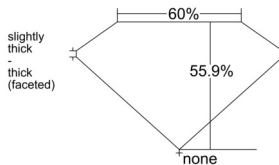

GIA®

FACSIMILE

GIA REPORT 6542790336

Verify this report at GIA.edu

GIA NATURAL DIAMOND DOSSIER®

March 12, 2026
GIA Report Number **6542790336**
Shape and Cutting Style ..... **Pear Brilliant**
Measurements ..... **6.33 x 3.84 x 2.15 mm**

GRADING RESULTS

Carat Weight ..... **0.31 carat**
Color Grade ..... **D**
Clarity Grade **VVS1**

ADDITIONAL GRADING INFORMATION

Polish ..... **Excellent**
Symmetry ..... **Very Good**
Fluorescence ..... **Strong Blue**
Clarity Characteristics ..... **Pinpoint**
Inscription(s): **GIA 6542790336**

PROPORTIONS

Profile not to actual proportions

GRADING SCALES

GIA COLOR SCALE		GIA CLARITY SCALE			
COLORLESS	D	VERY VERY SLIGHTLY INCLUDED	FLAWLESS		
	E		INTERNALLY FLAWLESS		
	F	VERY SLIGHTLY INCLUDED	VVS₁		
	G		VVS₂		
	H		VS₁		
	NEAR COLORLESS	I	SLIGHTLY INCLUDED	VS₂	
		J		SI₁	
		FAINT	K	INCLUDED	SI₂
			L		I₁
			M		I₂
VERT LIGHT			N	INCLUDED	I₃
			O		
			P		
	Q				
LIGHT	R				
	S				
	T				
	U				
	V				
	Z