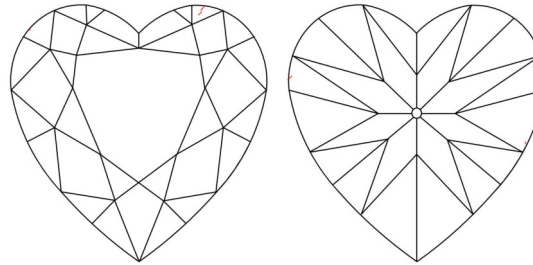

**GIA NATURAL DIAMOND GRADING REPORT**

March 13, 2026  
 GIA Report Number ..... 6542780744  
 Shape and Cutting Style ..... Heart Brilliant  
 Measurements ..... 5.87 x 6.92 x 4.06 mm

**GRADING RESULTS**

Carat Weight ..... 1.01 carat  
 Color Grade ..... J  
 Clarity Grade ..... VVS1

**ADDITIONAL GRADING INFORMATION**

Polish ..... Excellent  
 Symmetry ..... Excellent  
 Fluorescence ..... Faint  
 Inscription(s): GIA 6542780744

**PROPORTIONS**

Profile not to actual proportions

**CLARITY CHARACTERISTICS**

**KEY TO SYMBOLS\***
 Feather

\* Red symbols denote internal characteristics (inclusions). Green or black symbols denote external characteristics (blemishes). Diagram is an approximate representation of the diamond, and symbols shown indicate type, position, and approximate size of clarity characteristics. All clarity characteristics may not be shown. Details of finish are not shown.