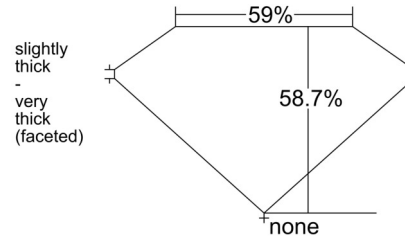

**GIA NATURAL DIAMOND GRADING REPORT**

March 13, 2026  
 GIA Report Number ..... 6542780744  
 Shape and Cutting Style ..... Heart Brilliant  
 Measurements ..... 5.87 x 6.92 x 4.06 mm

**GRADING RESULTS**

Carat Weight ..... 1.01 carat  
 Color Grade ..... J  
 Clarity Grade ..... VVS1

**ADDITIONAL GRADING INFORMATION**

Polish ..... Excellent  
 Symmetry ..... Excellent  
 Fluorescence ..... Faint  
 Inscription(s): GIA 6542780744

**PROPORTIONS**

Profile not to actual proportions

**CLARITY CHARACTERISTICS**

**KEY TO SYMBOLS\***
 Feather

\* Red symbols denote internal characteristics (inclusions). Green or black symbols denote external characteristics (blemishes). Diagram is an approximate representation of the diamond, and symbols shown indicate type, position, and approximate size of clarity characteristics. All clarity characteristics may not be shown. Details of finish are not shown.