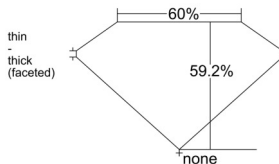

GIA®

FACSIMILE

GIA REPORT 6542774681

Verify this report at GIA.edu

GIA NATURAL DIAMOND DOSSIER®

March 10, 2026
GIA Report Number 6542774681
Shape and Cutting Style ..... Heart Brilliant
Measurements ..... 5.17 x 5.90 x 3.49 mm

GRADING RESULTS

Carat Weight ..... 0.61 carat
Color Grade ..... F
Clarity Grade VVS1

ADDITIONAL GRADING INFORMATION

Polish ..... Excellent
Symmetry ..... Excellent
Fluorescence ..... Faint
Clarity Characteristics ..... Pinpoint, Feather
Inscription(s): GIA 6542774681

PROPORTIONS

Profile not to actual proportions

GRADING SCALES

GIA COLOR SCALE		GIA CLARITY SCALE			
COLORLESS	D	VERY VERY SLIGHTLY INCLUDED	FLAWLESS		
	E		INTERNALLY FLAWLESS		
	F	VERY SLIGHTLY INCLUDED	VVS₁		
	G		VVS₂		
	H		VS₁		
	NEAR COLORLESS	I	SLIGHTLY INCLUDED	VS₂	
		J		SI₁	
		FAINT	K	INCLUDED	SI₂
			L		I₁
			M		I₂
VERT LIGHT	N		INCLUDED	I₃	
	O				
	P				
	LIGHT	Q			
		R			
S					
T					
U					
V					
W					
X					
Y					
Z