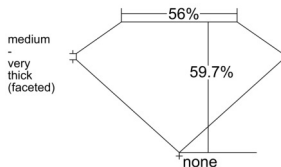

GIA®

FACSIMILE

GIA REPORT 6542773959

Verify this report at GIA.edu

GIA NATURAL DIAMOND DOSSIER®

March 10, 2026
GIA Report Number 6542773959
Shape and Cutting Style ..... Heart Brilliant
Measurements ..... 5.93 x 6.66 x 3.98 mm

GRADING RESULTS

Carat Weight ..... 0.93 carat
Color Grade ..... D
Clarity Grade VS1

ADDITIONAL GRADING INFORMATION

Polish ..... Excellent
Symmetry ..... Excellent
Fluorescence ..... None
Clarity Characteristics..... Crystal, Needle, Pinpoint
Inscription(s): GIA 6542773959

PROPORTIONS

Profile not to actual proportions

GRADING SCALES

GIA COLOR SCALE		GIA CLARITY SCALE			
COLORLESS	D	VERY VERY SLIGHTLY INCLUDED	FLAWLESS		
	E		INTERNALLY FLAWLESS		
	F	VERY SLIGHTLY INCLUDED	VVS₁		
	G		VVS₂		
	H		VS₁		
	NEAR COLORLESS	I	SLIGHTLY INCLUDED	VS₂	
		J		SI₁	
		FAINT	K	INCLUDED	SI₂
			L		I₁
			M		I₂
VERT LIGHT	N	LIGHT	I₃		
	O				
	P				
	Q				
	R