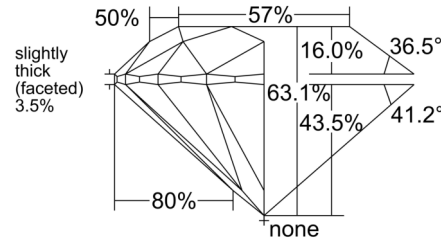

GIA NATURAL DIAMOND GRADING REPORT

March 11, 2026
 GIA Report Number 6542772962
 Shape and Cutting Style Round Brilliant
 Measurements 7.72 - 7.74 x 4.87 mm

GRADING RESULTS

Carat Weight 1.80 carat
 Color Grade K
 Clarity Grade VVS2
 Cut Grade Excellent

ADDITIONAL GRADING INFORMATION

Polish Excellent
 Symmetry Excellent
 Fluorescence None
 Inscription(s): GIA 6542772962

PROPORTIONS

Profile to actual proportions

CLARITY CHARACTERISTICS

KEY TO SYMBOLS*

- Feather
- Pinpoint
- Natural

* Red symbols denote internal characteristics (inclusions). Green or black symbols denote external characteristics (blemishes). Diagram is an approximate representation of the diamond, and symbols shown indicate type, position, and approximate size of clarity characteristics. All clarity characteristics may not be shown. Details of finish are not shown.