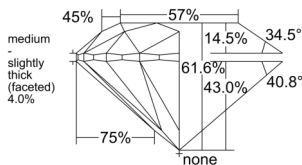

GIA®

FACSIMILE

GIA REPORT 6542766976

Verify this report at GIA.edu

GIA NATURAL DIAMOND DOSSIER®

March 09, 2026
GIA Report Number **6542766976**
Shape and Cutting Style ..... **Round Brilliant**
Measurements ..... **3.55 - 3.56 x 2.19 mm**

GRADING RESULTS

Carat Weight ..... **0.17 carat**
Color Grade ..... **F**
Clarity Grade **VS2**
Cut Grade ..... **Excellent**

ADDITIONAL GRADING INFORMATION

Polish ..... **Excellent**
Symmetry ..... **Excellent**
Fluorescence ..... **Faint**
Clarity Characteristics ..... **Crystal**
Inscription(s): **GIA 6542766976**

PROPORTIONS

Profile to actual proportions

GRADING SCALES

GIA COLOR SCALE

COLOURESS	D
	E
	F
	G
	H
NEAR COLOURESS	I
	J
	K
	L
FAIN	M
	N
	O
	P
VERY LIGHT	Q
	R
	S
	T
	U
	V
	W
	X
	Y
LIGHT	Z

GIA CLARITY SCALE

VERY VERY SLIGHTLY INCLUDED	FLAWLESS
	INTERNALLY FLAWLESS
VERY SLIGHTLY INCLUDED	VVS₁
	VVS₂
SLIGHTLY INCLUDED	VS₁
	VS₂
INCLUDED	SI₁
	SI₂
	I₁
	I₂
	I₃

GIA CUT SCALE

EXCELLENT
VERY GOOD
GOOD
FAIR
POOR