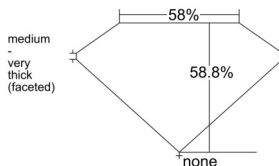

GIA®

FACSIMILE

GIA REPORT 6542764268

Verify this report at GIA.edu

GIA NATURAL DIAMOND DOSSIER®

March 06, 2026
GIA Report Number **6542764268**
Shape and Cutting Style ..... **Heart Brilliant**
Measurements ..... **5.55 x 6.09 x 3.58 mm**

GRADING RESULTS

Carat Weight ..... **0.70 carat**
Color Grade ..... **G**
Clarity Grade **VVS1**

ADDITIONAL GRADING INFORMATION

Polish ..... **Excellent**
Symmetry ..... **Excellent**
Fluorescence ..... **None**
Clarity Characteristics..... **Pinpoint, Internal Graining, Feather, Surface Graining**

Inscription(s): GIA 6542764268

PROPORTIONS

Profile not to actual proportions

GRADING SCALES

GIA COLOR SCALE		GIA CLARITY SCALE				
COLORLESS	D	VERY VERY SLIGHTLY INCLUDED	FLAWLESS			
	E		INTERNALLY FLAWLESS			
	F		VVS₁			
	G		VVS₂			
	NEAR COLORLESS	H	VERY SLIGHTLY INCLUDED	VS₁		
		I		VS₂		
		FAINT	J	SLIGHTLY INCLUDED	S₁	
			K		S₂	
			L		I₁	
			VERT LIGHT	M	INCLUDED	I₂
N	I₃					
O						
LIGHT	P					
	Q					
	R					
	S					
	T					
	U					
V						
W						
X						
Y						
Z