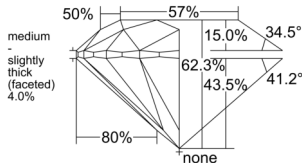

GIA®

FACSIMILE

GIA NATURAL DIAMOND DOSSIER®

March 09, 2026
GIA Report Number 6542763162
Shape and Cutting Style ..... Round Brilliant
Measurements ..... 5.70 - 5.73 x 3.56 mm

GRADING RESULTS

Carat Weight ..... 0.71 carat
Color Grade ..... G
Clarity Grade S11
Cut Grade ..... Excellent

ADDITIONAL GRADING INFORMATION

Polish ..... Excellent
Symmetry ..... Excellent
Fluorescence ..... None
Clarity Characteristics..... Cloud, Crystal, Feather
Inscription(s): GIA 6542763162

GIA REPORT 6542763162

Verify this report at GIA.edu

PROPORTIONS

GRADING SCALES

GIA COLOR SCALE

COLOREDNESS	D
	E
	F
	G
	H
	I
	J
NEAR COLORLESS	K
	L
Faint	M
	N
	O
	P
Very Light	Q
	R
	S
	T
	U
	V
Light	W
	X
	Y
	Z

GIA CLARITY SCALE

FLAWLESS	INTERNAL FLAWLESS	
		EXCELLENT
VERY VERY SLIGHTLY INCLUDED	VVS₁	VERY GOOD
VERY SLIGHTLY INCLUDED	VVS₂	
SLIGHTLY INCLUDED	VS₁	GOOD
	VS₂	
INCLUDED	SI₁	FAIR
	SI₂	
INCLUDED	I₁	POOR
	I₂	
	I₃	

GIA CUT SCALE

EXCELLENT
VERY GOOD
GOOD
FAIR
POOR