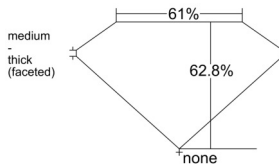

GIA®

FACSIMILE

GIA REPORT 6542757708

Verify this report at GIA.edu

GIA NATURAL DIAMOND DOSSIER®

March 06, 2026
GIA Report Number **6542757708**
Shape and Cutting Style ..... **Marquise Brilliant**
Measurements ..... **9.76 x 4.81 x 3.02 mm**

GRADING RESULTS

Carat Weight ..... **0.81 carat**
Color Grade ..... **H**
Clarity Grade **VS1**

ADDITIONAL GRADING INFORMATION

Polish ..... **Excellent**
Symmetry ..... **Excellent**
Fluorescence ..... **None**
Clarity Characteristics..... **Crystal, Feather, Needle, Pinpoint**
Inscription(s): **GIA 6542757708**

PROPORTIONS

Profile not to actual proportions

GRADING SCALES

GIA COLOR SCALE		GIA CLARITY SCALE			
COLORLESS	D	VERY VERY SLIGHTLY INCLUDED	FLAWLESS		
	E		INTERNALLY FLAWLESS		
	F	VERY SLIGHTLY INCLUDED	VVS₁		
	G		VVS₂		
	H		VS₁		
	NEAR COLORLESS	I	SLIGHTLY INCLUDED	VS₂	
		J		SI₁	
		FAINT	K	INCLUDED	SI₂
			L		I₁
			M		I₂
VERTICALLY LIGHT	N	INCLUDED	I₃		
	O				
	P				
	Q				
	R				
LIGHT	S				
	T				
	U				
	V				
	W				
X					
Y					
Z