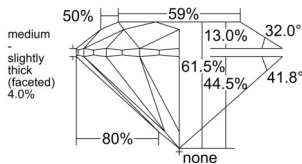

GIA®

FACSIMILE

GIA REPORT 6542753814

Verify this report at GIA.edu

GIA NATURAL DIAMOND DOSSIER®

March 05, 2026
GIA Report Number 6542753814
Shape and Cutting Style ..... Round Brilliant
Measurements ..... 4.47 - 4.51 x 2.76 mm

GRADING RESULTS

Carat Weight ..... 0.34 carat
Color Grade I
Clarity Grade VS2
Cut Grade ..... Excellent

ADDITIONAL GRADING INFORMATION

Polish ..... Excellent
Symmetry ..... Excellent
Fluorescence ..... None
Clarity Characteristics ..... Crystal, Cloud
Inscription(s): GIA 6542753814

PROPORTIONS

Profile to actual proportions

GRADING SCALES

GIA COLOR SCALE	GIA CLARITY SCALE	GIA CUT SCALE	
D	FLAWLESS	EXCELLENT	
E	INTERNALLY FLAWLESS		
F		VVS₁	VERY GOOD
G	VVS₂		
H	VS₁	GOOD	
I	VS₂		
J	SI₁	FAIR	
K	SI₂		
L	I₁	POOR	
M			
N			
O	I₂		
P			
Q			
R	I₃		
S			
T			
U			
V			
W			
X			
Y			
Z