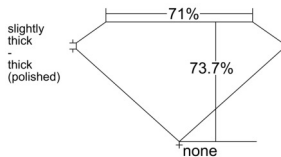

GIA®

FACSIMILE

GIA REPORT 6542752276

Verify this report at GIA.edu

GIA NATURAL DIAMOND DOSSIER®

March 09, 2026
GIA Report Number **6542752276**
Shape and Cutting Style ..... **Square Modified Brilliant**
Measurements ..... **5.33 x 5.18 x 3.82 mm**

GRADING RESULTS

Carat Weight ..... **0.91 carat**
Color Grade ..... **F**
Clarity Grade **VS1**

ADDITIONAL GRADING INFORMATION

Polish ..... **Excellent**
Symmetry ..... **Excellent**
Fluorescence ..... **None**
Clarity Characteristics..... **Feather, Crystal, Needle**
Inscription(s): **GIA 6542752276**

PROPORTIONS

Profile not to actual proportions

GRADING SCALES

GIA COLOR SCALE		GIA CLARITY SCALE			
COLORLESS	D	VERY VERY SLIGHTLY INCLUDED	FLAWLESS		
	E		INTERNALLY FLAWLESS		
	F	VERY SLIGHTLY INCLUDED	VS₁		
	G		VS₂		
	H		VS₁		
	NEAR COLORLESS	I	SLIGHTLY INCLUDED	SI₁	
		J		SI₂	
		FAINT	K	INCLUDED	I₁
			L		I₂
			M		I₃
VERT LIGHT	N		LIGHT		
	O				
	P				
	Q				
	R