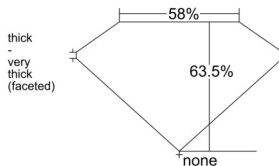

GIA®

FACSIMILE

GIA REPORT 6542752192

Verify this report at GIA.edu

GIA NATURAL DIAMOND DOSSIER®

March 06, 2026
GIA Report Number 6542752192
Shape and Cutting Style ..... Heart Brilliant
Measurements ..... 5.35 x 5.98 x 3.79 mm

GRADING RESULTS

Carat Weight ..... 0.71 carat
Color Grade ..... H
Clarity Grade VS1

ADDITIONAL GRADING INFORMATION

Polish ..... Very Good
Symmetry ..... Very Good
Fluorescence ..... None
Clarity Characteristics ..... Crystal
Inscription(s): GIA 6542752192

PROPORTIONS

Profile not to actual proportions

GRADING SCALES

GIA COLOR SCALE		GIA CLARITY SCALE	
COLORLESS	D	VERY VERY SLIGHTLY INCLUDED	FLAWLESS
	E		INTERNALLY FLAWLESS
	F		VVS₁
	G		VVS₂
	H		VS₁
	I		VS₂
	J		SI₁
	K		SI₂
	L		I₁
	M		I₂
NEAR COLORLESS	N	SLIGHTLY INCLUDED	I₃
	O		
	P		
	Q		
FAINT	R		
	S		
	T		
	U		
VERY LIGHT	V		
	W		
	X		
	Y		
LIGHT	Z