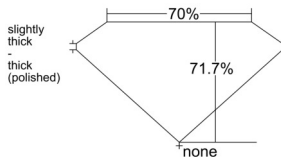

GIA®

FACSIMILE

GIA REPORT 6542751854

Verify this report at GIA.edu

GIA NATURAL DIAMOND DOSSIER®

March 06, 2026
GIA Report Number 6542751854
Shape and Cutting Style ..... Square Modified Brilliant
Measurements ..... 4.96 x 4.88 x 3.50 mm

GRADING RESULTS

Carat Weight ..... 0.70 carat
Color Grade ..... E
Clarity Grade VS1

ADDITIONAL GRADING INFORMATION

Polish ..... Excellent
Symmetry ..... Very Good
Fluorescence ..... None
Clarity Characteristics..... Cloud, Feather, Needle, Pinpoint
Inscription(s): GIA 6542751854

PROPORTIONS

Profile not to actual proportions

GRADING SCALES

GIA COLOR SCALE		GIA CLARITY SCALE			
COLORLESS	D	VERY VERY SLIGHTLY INCLUDED	FLAWLESS		
	E		INTERNALLY FLAWLESS		
	F	VERY SLIGHTLY INCLUDED	VS₁		
	G		VS₂		
	H		VS₁		
	NEAR COLORLESS	I	SLIGHTLY INCLUDED	VS₂	
		J		SI₁	
		FAINT	K	INCLUDED	SI₂
			L		I₁
			M		I₂
VERT LIGHT	N	INCLUDED	I₃		
	O				
	P				
	Q				
	R				
LIGHT	S				
	T				
	U				
	V				
	W				
	X				
	Y				
	Z