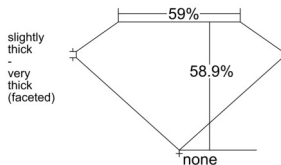

GIA®

FACSIMILE

GIA REPORT 6542751828

Verify this report at GIA.edu

GIA NATURAL DIAMOND DOSSIER®

March 06, 2026
GIA Report Number 6542751828
Shape and Cutting Style ..... Heart Brilliant
Measurements ..... 5.40 x 6.23 x 3.67 mm

GRADING RESULTS

Carat Weight ..... 0.71 carat
Color Grade I
Clarity Grade VVS1

ADDITIONAL GRADING INFORMATION

Polish ..... Excellent
Symmetry ..... Very Good
Fluorescence ..... Faint
Clarity Characteristics ..... Pinpoint
Inscription(s): GIA 6542751828

PROPORTIONS

Profile not to actual proportions

GRADING SCALES

GIA COLOR SCALE		GIA CLARITY SCALE			
COLORLESS	D	VERY VERY SLIGHTLY INCLUDED	FLAWLESS		
	E		INTERNALLY FLAWLESS		
	F	VERY SLIGHTLY INCLUDED	VVS₁		
	G		VVS₂		
	H		VS₁		
	NEAR COLORLESS	I	SLIGHTLY INCLUDED	VS₂	
		J		SI₁	
		FAINT	K	INCLUDED	SI₂
			L		I₁
			M		I₂
VERT LIGHT			N	INCLUDED	I₃
	O				
	P				
	Q				
	R				
	S				
LIGHT	T				
	U				
	V				
	W				
	X				
	Y				
Z