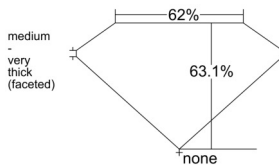

GIA®

FACSIMILE

GIA REPORT 6542751469

Verify this report at GIA.edu

GIA NATURAL DIAMOND DOSSIER®

March 06, 2026
GIA Report Number 6542751469
Shape and Cutting Style ..... Pear Brilliant
Measurements ..... 6.88 x 4.38 x 2.76 mm

GRADING RESULTS

Carat Weight ..... 0.51 carat
Color Grade I
Clarity Grade VVS1

ADDITIONAL GRADING INFORMATION

Polish ..... Very Good
Symmetry ..... Excellent
Fluorescence ..... None
Clarity Characteristics ..... Pinpoint
Inscription(s): GIA 6542751469

PROPORTIONS

Profile not to actual proportions

GRADING SCALES

GIA COLOR SCALE		GIA CLARITY SCALE	
COLORLESS	D	VERY VERY SLIGHTLY INCLUDED	FLAWLESS
	E		INTERNALLY FLAWLESS
	F		VVS₁
	G		VVS₂
	H		VS₁
	I		VS₂
	J		SI₁
	K		SI₂
	L		I₁
	M		I₂
NEAR COLORLESS	N	SLIGHTLY INCLUDED	I₃
	O		
	P		
	Q		
FAINT	R		
	S		
	T		
	U		
VERT LIGHT	V		
	W		
	X		
	Y		
LIGHT	Z