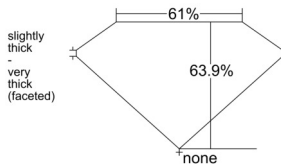

GIA®

FACSIMILE

GIA REPORT 6542751346

Verify this report at GIA.edu

GIA NATURAL DIAMOND DOSSIER®

March 06, 2026
GIA Report Number 6542751346
Shape and Cutting Style ..... Pear Brilliant
Measurements ..... 7.62 x 4.83 x 3.08 mm

GRADING RESULTS

Carat Weight ..... 0.70 carat
Color Grade ..... E
Clarity Grade VS1

ADDITIONAL GRADING INFORMATION

Polish ..... Excellent
Symmetry ..... Very Good
Fluorescence ..... Faint
Clarity Characteristics..... Crystal, Pinpoint
Inscription(s): GIA 6542751346

PROPORTIONS

Profile not to actual proportions

GRADING SCALES

GIA COLOR SCALE		GIA CLARITY SCALE	
COLORLESS	D	VERY VERY SLIGHTLY INCLUDED	FLAWLESS
	E		INTERNALLY FLAWLESS
	F		VVS₁
	G		VVS₂
	H		VS₁
	I		VS₂
	J		SI₁
	K		SI₂
	L		I₁
	M		I₂
NEAR COLORLESS	N	SLIGHTLY INCLUDED	I₃
	O		
	P		
	Q		
FAINT	R		
	S		
	T		
	U		
VERT LIGHT	V		
	W		
	X		
	Y		
LIGHT	Z