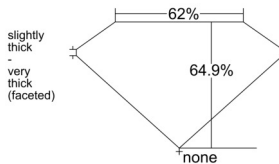

GIA®

FACSIMILE

GIA REPORT 6542751299

Verify this report at GIA.edu

GIA NATURAL DIAMOND DOSSIER®

March 06, 2026
GIA Report Number 6542751299
Shape and Cutting Style ..... Marquise Brilliant
Measurements ..... 7.71 x 4.10 x 2.66 mm

GRADING RESULTS

Carat Weight ..... 0.50 carat
Color Grade ..... E
Clarity Grade VVS1

ADDITIONAL GRADING INFORMATION

Polish ..... Excellent
Symmetry ..... Very Good
Fluorescence ..... None
Clarity Characteristics ..... Pinpoint, Feather, Cavity
Inscription(s): GIA 6542751299

PROPORTIONS

Profile not to actual proportions

GRADING SCALES

GIA COLOR SCALE		GIA CLARITY SCALE		
COLORLESS	D	VERY VERY SLIGHTLY INCLUDED	FLAWLESS	
	E		INTERNALLY FLAWLESS	
	F		VVS₁	
	G		VVS₂	
	NEAR COLORLESS	H	VERY SLIGHTLY INCLUDED	VS₁
		I		VS₂
		J	SLIGHTLY INCLUDED	S₁
		K		S₂
		L		I₁
		M		I₂
FAINT	N	INCLUDED	I₃	
	O			
	P			
	VERT LIGHT	Q		
		R		
		S		
T				
LIGHT		U		
		V		
	W			
	X			
Y				
Z