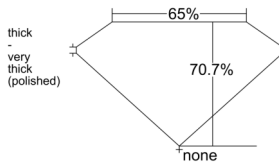

GIA®

FACSIMILE

GIA REPORT 6542751276

Verify this report at GIA.edu

GIA NATURAL DIAMOND DOSSIER®

March 06, 2026
GIA Report Number 6542751276
Shape and Cutting Style ..... **Cut-Cornered Rectangular Modified Brilliant**
Measurements ..... 5.57 x 4.20 x 2.97 mm

GRADING RESULTS

Carat Weight ..... 0.60 carat
Color Grade ..... F
Clarity Grade VS2

ADDITIONAL GRADING INFORMATION

Polish ..... Excellent
Symmetry ..... Excellent
Fluorescence ..... None
Clarity Characteristics ..... Crystal
Inscription(s): GIA 6542751276

PROPORTIONS

Profile not to actual proportions

GRADING SCALES

GIA COLOR SCALE		GIA CLARITY SCALE			
COLORLESS	D	VERY VERY SLIGHTLY INCLUDED	FLAWLESS		
	E		INTERNALLY FLAWLESS		
	F	VERY SLIGHTLY INCLUDED	VVS₁		
	G		VVS₂		
	H		VS₁		
	NEAR COLORLESS	I	SLIGHTLY INCLUDED	VS₂	
		J		SI₁	
		FAINT	K	INCLUDED	SI₂
			L		I₁
			M		I₂
VERT LIGHT	N	LIGHT	I₃		
	O				
	P				
	Q				
	R				
	S				
	T