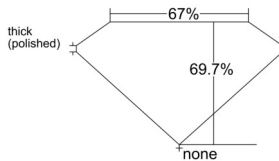

GIA®

FACSIMILE

GIA REPORT 6542746761

Verify this report at GIA.edu

GIA NATURAL DIAMOND DOSSIER®

March 10, 2026
GIA Report Number 6542746761
Shape and Cutting Style ..... Emerald Cut
Measurements ..... 6.20 x 4.49 x 3.13 mm

GRADING RESULTS

Carat Weight ..... 0.90 carat
Color Grade I
Clarity Grade VS2

ADDITIONAL GRADING INFORMATION

Polish ..... Excellent
Symmetry ..... Very Good
Fluorescence ..... Medium Blue
Clarity Characteristics ..... Crystal
Inscription(s): GIA 6542746761

PROPORTIONS

Profile not to actual proportions

GRADING SCALES

GIA COLOR SCALE		GIA CLARITY SCALE	
COLORLESS	D	VERY VERY SLIGHTLY INCLUDED	FLAWLESS
	E		INTERNALLY FLAWLESS
	F		VVS₁
	G		VVS₂
	H		VS₁
	I		VS₂
	J		SI₁
	K		SI₂
	L		I₁
	M		I₂
NEAR COLORLESS	N	SLIGHTLY INCLUDED	I₃
	O		
	P		
	Q		
FAINT	R		
	S		
	T		
	U		
VERY LIGHT	V		
	W		
	X		
	Y		
LIGHT	Z