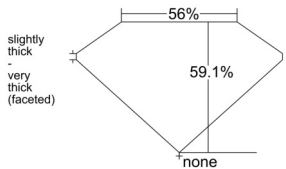

GIA®

FACSIMILE

GIA REPORT 6542741169

Verify this report at GIA.edu

GIA NATURAL DIAMOND DOSSIER®

March 05, 2026
GIA Report Number **6542741169**
Shape and Cutting Style ..... **Heart Brilliant**
Measurements ..... **5.17 x 6.16 x 3.64 mm**

GRADING RESULTS

Carat Weight ..... **0.70 carat**
Color Grade ..... **G**
Clarity Grade **VVS2**

ADDITIONAL GRADING INFORMATION

Polish ..... **Excellent**
Symmetry ..... **Excellent**
Fluorescence ..... **None**
Clarity Characteristics ..... **Feather, Pinpoint**
Inscription(s): **GIA 6542741169**

PROPORTIONS

Profile not to actual proportions

GRADING SCALES

GIA COLOR SCALE		GIA CLARITY SCALE			
COLORLESS	D	VERY VERY SLIGHTLY INCLUDED	FLAWLESS		
	E		INTERNALLY FLAWLESS		
	F	VERY SLIGHTLY INCLUDED	VVS₁		
	G		VVS₂		
	H		VS₁		
	NEAR COLORLESS	I	SLIGHTLY INCLUDED	VS₂	
		J		SI₁	
		FAINT	K	INCLUDED	SI₂
			L		I₁
			M		I₂
VERT LIGHT	N	LIGHT	I₃		
	O				
	P				
	Q				
	R