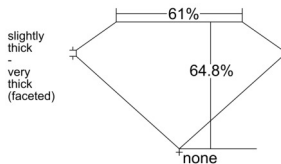

GIA®

FACSIMILE

GIA REPORT 6542734541

Verify this report at GIA.edu

GIA NATURAL DIAMOND DOSSIER®

March 04, 2026
GIA Report Number 6542734541
Shape and Cutting Style ..... Pear Brilliant
Measurements ..... 7.15 x 4.62 x 2.99 mm

GRADING RESULTS

Carat Weight ..... 0.60 carat
Color Grade ..... E
Clarity Grade VS1

ADDITIONAL GRADING INFORMATION

Polish ..... Excellent
Symmetry ..... Very Good
Fluorescence ..... None
Clarity Characteristics ..... Cloud
Inscription(s): GIA 6542734541

PROPORTIONS

Profile not to actual proportions

GRADING SCALES

GIA COLOR SCALE		GIA CLARITY SCALE		
NEAR COLORLESS	D	VERY SLIGHTLY INCLUDED	FLAWLESS	
	E		INTERNALLY FLAWLESS	
	F		VS₁	
	FANT	G	VERY SLIGHTLY INCLUDED	VS₂
		H		VS₁
		I	SLIGHTLY INCLUDED	VS₂
		J		SI₁
	LIGHT	K	INCLUDED	SI₂
		L		I₁
		M		I₂
N		INCLUDED	I₃	
O				
P				
Q				
R				
S				
T				
U				
V				
W				
X				
Y				
Z