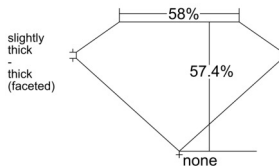

GIA®

FACSIMILE

GIA REPORT 6542731937

Verify this report at GIA.edu

GIA NATURAL DIAMOND DOSSIER®

March 02, 2026
GIA Report Number 6542731937
Shape and Cutting Style ..... Heart Brilliant
Measurements ..... 4.91 x 5.63 x 3.23 mm

GRADING RESULTS

Carat Weight ..... 0.53 carat
Color Grade ..... E
Clarity Grade VS1

ADDITIONAL GRADING INFORMATION

Polish ..... Excellent
Symmetry ..... Very Good
Fluorescence ..... None
Clarity Characteristics..... Crystal, Feather
Inscription(s): GIA 6542731937

PROPORTIONS

Profile not to actual proportions

GRADING SCALES

GIA COLOR SCALE		GIA CLARITY SCALE	
COLORLESS	D	VERY VERY SLIGHTLY INCLUDED	FLAWLESS
	E		INTERNALLY FLAWLESS
	F		VVS₁
	G		VVS₂
	H		VS₁
	I		VS₂
	J		SI₁
	K		SI₂
	L		I₁
	M		I₂
NEAR COLORLESS	N	SLIGHTLY INCLUDED	I₃
	O		
	P		
	Q		
FAINT	R		
	S		
	T		
	U		
VERT LIGHT	V		
	W		
	X		
	Y		
LIGHT	Z