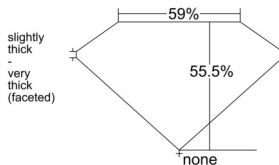

GIA®

FACSIMILE

GIA REPORT 6542731910

Verify this report at GIA.edu

GIA NATURAL DIAMOND DOSSIER®

March 02, 2026
GIA Report Number 6542731910
Shape and Cutting Style ..... Heart Brilliant
Measurements ..... 5.40 x 6.14 x 3.41 mm

GRADING RESULTS

Carat Weight ..... 0.66 carat
Color Grade ..... D
Clarity Grade VVS1

ADDITIONAL GRADING INFORMATION

Polish ..... Excellent
Symmetry ..... Excellent
Fluorescence ..... None
Clarity Characteristics ..... Feather
Inscription(s): GIA 6542731910

PROPORTIONS

Profile not to actual proportions

GRADING SCALES

GIA COLOR SCALE		GIA CLARITY SCALE	
COLORLESS	D	VERY VERY SLIGHTLY INCLUDED	FLAWLESS
	E		INTERNALLY FLAWLESS
	F		VVS₁
	G		VVS₂
	H		VS₁
	I		VS₂
	J		SI₁
	K		SI₂
	L		I₁
	M		I₂
NEAR COLORLESS	N	SLIGHTLY INCLUDED	I₃
	O		
	P		
	Q		
FAINT	R		
	S		
	T		
	U		
	V		
	W		
	X		
	Y		
VERT LIGHT	Z