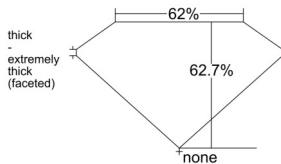

GIA®

FACSIMILE

GIA REPORT 6542731434

Verify this report at GIA.edu

GIA NATURAL DIAMOND DOSSIER®

March 04, 2026
GIA Report Number 6542731434
Shape and Cutting Style ..... Marquise Brilliant
Measurements ..... 8.57 x 4.66 x 2.92 mm

GRADING RESULTS

Carat Weight ..... 0.70 carat
Color Grade ..... F
Clarity Grade VS2

ADDITIONAL GRADING INFORMATION

Polish ..... Excellent
Symmetry ..... Very Good
Fluorescence ..... None
Clarity Characteristics..... Crystal, Feather
Inscription(s): GIA 6542731434

PROPORTIONS

Profile not to actual proportions

GRADING SCALES

GIA COLOR SCALE		GIA CLARITY SCALE		
NEAR COLORLESS	D	VERY VERY SLIGHTLY INCLUDED	FLAWLESS	
	E		INTERNALLY FLAWLESS	
	F	VERY SLIGHTLY INCLUDED	VVS₁	
	G		VVS₂	
	H		VS₁	
	FAINT	I	SLIGHTLY INCLUDED	VS₂
		J		SI₁
		K	INCLUDED	SI₂
		L		I₁
		M		I₂
VERY LIGHT	N	INCLUDED	I₃	
	O			
	P			
	Q			
LIGHT	R			
	S			
	T			
	U			
	V			
	W			
	X			
	Y			
	Z