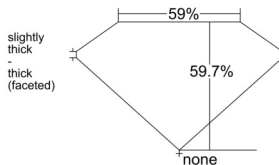

GIA®

FACSIMILE

GIA REPORT 6542722408

Verify this report at GIA.edu

GIA NATURAL DIAMOND DOSSIER®

March 02, 2026
GIA Report Number 6542722408
Shape and Cutting Style ..... Heart Brilliant
Measurements ..... 5.19 x 6.18 x 3.68 mm

GRADING RESULTS

Carat Weight ..... 0.71 carat
Color Grade ..... K
Clarity Grade VS1

ADDITIONAL GRADING INFORMATION

Polish ..... Excellent
Symmetry ..... Excellent
Fluorescence ..... Faint
Clarity Characteristics ..... Crystal
Inscription(s): GIA 6542722408

PROPORTIONS

Profile not to actual proportions

GRADING SCALES

GIA COLOR SCALE		GIA CLARITY SCALE			
COLORLESS	D	VERY VERY SLIGHTLY INCLUDED	FLAWLESS		
	E		INTERNALLY FLAWLESS		
	F	VERY SLIGHTLY INCLUDED	VVS₁		
	G		VVS₂		
	H		VS₁		
	NEAR COLORLESS	I	SLIGHTLY INCLUDED	VS₂	
		J		SI₁	
		FAINT	K	INCLUDED	SI₂
			L		I₁
			M		I₂
VERY LIGHT			N	INCLUDED	I₃
			O		
			P		
	Q				
LIGHT	R				
	S				
	T				
	U				
	V				
	Z