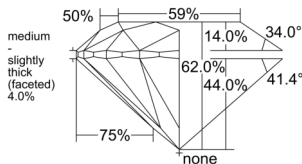

GIA®

FACSIMILE

GIA NATURAL DIAMOND DOSSIER®

March 02, 2026
GIA Report Number 6542720274
Shape and Cutting Style ..... Round Brilliant
Measurements ..... 5.06 - 5.09 x 3.15 mm

GRADING RESULTS

Carat Weight ..... 0.50 carat
Color Grade ..... G
Clarity Grade VS1
Cut Grade ..... Excellent

ADDITIONAL GRADING INFORMATION

Polish ..... Excellent
Symmetry ..... Excellent
Fluorescence ..... Faint
Clarity Characteristics..... Crystal, Needle, Pinpoint
Inscription(s): GIA 6542720274

GIA REPORT 6542720274

Verify this report at GIA.edu

PROPORTIONS

Profile to actual proportions

GRADING SCALES

GIA COLOR SCALE	GIA CLARITY SCALE	GIA CUT SCALE
COLOURLESS	FLAWLESS	EXCELLENT
D	INTERNALLY FLAWLESS	
E	VVS₁	VERY GOOD
F		
G	VS₁	GOOD
H		
I	SI₁	FAIR
J		
K	I₁	POOR
L		
M	I₂	
N		
O	I₃	
P		
Q		
R		
S		
T		
U		
V		
W		
X		
Y		
Z