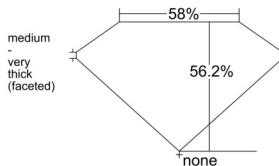

GIA®

FACSIMILE

GIA REPORT 6542712352

Verify this report at GIA.edu

GIA NATURAL DIAMOND DOSSIER®

February 26, 2026
GIA Report Number 6542712352
Shape and Cutting Style ..... Heart Brilliant
Measurements ..... 5.49 x 6.44 x 3.62 mm

GRADING RESULTS

Carat Weight ..... 0.76 carat
Color Grade ..... F
Clarity Grade VVS1

ADDITIONAL GRADING INFORMATION

Polish ..... Very Good
Symmetry ..... Excellent
Fluorescence ..... None
Clarity Characteristics ..... Internal Graining, Feather
Inscription(s): GIA 6542712352

PROPORTIONS

Profile not to actual proportions

GRADING SCALES

GIA COLOR SCALE		GIA CLARITY SCALE	
COLORLESS	D	VERY VERY SLIGHTLY INCLUDED	FLAWLESS
	E		INTERNALLY FLAWLESS
	F		VVS₁
	G		VVS₂
	H		VS₁
	I		VS₂
	J		SI₁
	K		SI₂
	L		I₁
	M		I₂
NEAR COLORLESS	N	SLIGHTLY INCLUDED	I₃
	O		
	P		
	Q		
FAINT	R		
	S		
	T		
	U		
VERT LIGHT	V		
	W		
	X		
	Y		
LIGHT	Z