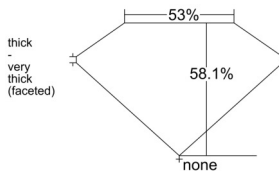

GIA®

FACSIMILE

GIA REPORT 6542712150

Verify this report at GIA.edu

GIA NATURAL DIAMOND DOSSIER®

February 26, 2026
GIA Report Number 6542712150
Shape and Cutting Style ..... Heart Brilliant
Measurements ..... 5.04 x 5.91 x 3.43 mm

GRADING RESULTS

Carat Weight ..... 0.60 carat
Color Grade ..... E
Clarity Grade VS1

ADDITIONAL GRADING INFORMATION

Polish ..... Excellent
Symmetry ..... Excellent
Fluorescence ..... Faint
Clarity Characteristics..... Crystal, Feather, Pinpoint
Inscription(s): GIA 6542712150

PROPORTIONS

Profile not to actual proportions

GRADING SCALES

GIA COLOR SCALE		GIA CLARITY SCALE			
COLORLESS	D	VERY VERY SLIGHTLY INCLUDED	FLAWLESS		
	E		INTERNALLY FLAWLESS		
	F	VERY SLIGHTLY INCLUDED	VVS₁		
	G		VVS₂		
	H		VS₁		
	NEAR COLORLESS	I	SLIGHTLY INCLUDED	VS₂	
		J		SI₁	
		FAINT	K	INCLUDED	SI₂
			L		I₁
			M		I₂
VERTICALLY LIGHT	N	LIGHT	I₃		
	O				
	P				
	Q				
	R