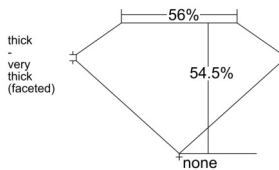

GIA®

FACSIMILE

GIA REPORT 6542712001

Verify this report at GIA.edu

GIA NATURAL DIAMOND DOSSIER®

February 26, 2026
GIA Report Number 6542712001
Shape and Cutting Style ..... Heart Brilliant
Measurements ..... 5.36 x 5.95 x 3.24 mm

GRADING RESULTS

Carat Weight ..... 0.61 carat
Color Grade ..... D
Clarity Grade VS2

ADDITIONAL GRADING INFORMATION

Polish ..... Excellent
Symmetry ..... Excellent
Fluorescence ..... None
Clarity Characteristics ..... Cloud, Crystal, Feather
Inscription(s): GIA 6542712001

PROPORTIONS

Profile not to actual proportions

GRADING SCALES

GIA COLOR SCALE		GIA CLARITY SCALE	
COLORLESS	D	VERY VERY SLIGHTLY INCLUDED	FLAWLESS
	E		INTERNALLY FLAWLESS
	F		VVS₁
	G		VVS₂
	H		VS₁
	I		VS₂
	J		SI₁
	K		SI₂
	L		I₁
	M		I₂
NEAR COLORLESS	N	SLIGHTLY INCLUDED	I₃
	O		
	P		
	Q		
FAINT	R		
	S		
	T		
	U		
VERY LIGHT	V		
	W		
	X		
	Y		
LIGHT	Z