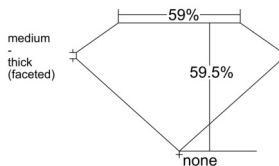

GIA®

FACSIMILE

GIA REPORT 6542696284

Verify this report at GIA.edu

GIA NATURAL DIAMOND DOSSIER®

February 24, 2026
GIA Report Number 6542696284
Shape and Cutting Style ..... Heart Brilliant
Measurements ..... 5.38 x 6.09 x 3.62 mm

GRADING RESULTS

Carat Weight ..... 0.70 carat
Color Grade ..... D
Clarity Grade S11

ADDITIONAL GRADING INFORMATION

Polish ..... Excellent
Symmetry ..... Excellent
Fluorescence ..... None
Clarity Characteristics ..... Crystal, Feather
Inscription(s): GIA 6542696284

PROPORTIONS

Profile not to actual proportions

GRADING SCALES

GIA COLOR SCALE		GIA CLARITY SCALE			
COLORLESS	D	VERY VERY SLIGHTLY INCLUDED	FLAWLESS		
	E		INTERNALLY FLAWLESS		
	F	VERY SLIGHTLY INCLUDED	VVS₁		
	G		VVS₂		
	H		VS₁		
	NEAR COLORLESS	I	SLIGHTLY INCLUDED	VS₂	
		J		S1₁	
		FAINT	K	INCLUDED	S1₂
			L		I₁
			M		I₂
VERT LIGHT	N	INCLUDED	I₃		
	O				
	P				
	Q				
	R				
	S				
	T				
LIGHT	U				
	V				
	W				
	X				
Y					
Z