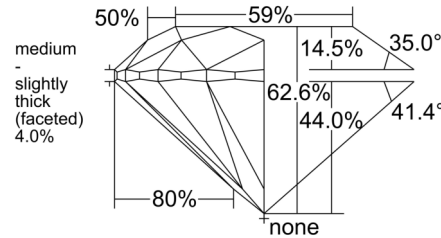

GIA NATURAL DIAMOND GRADING REPORT

February 26, 2026

GIA Report Number 6542693791

Shape and Cutting Style Round Brilliant

Measurements 6.57 - 6.61 x 4.12 mm

GRADING RESULTS

Carat Weight 1.10 carat

Color Grade I

Profile to actual proportions

CLARITY CHARACTERISTICS

KEY TO SYMBOLS*

- Needle
- Cloud
- Pinpoint
- Feather

* Red symbols denote internal characteristics (inclusions). Green or black symbols denote external characteristics (blemishes). Diagram is an approximate representation of the diamond, and symbols shown indicate type, position, and approximate size of clarity characteristics. All clarity characteristics may not be shown. Details of finish are not shown.