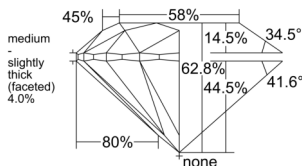

GIA®

FACSIMILE

GIA REPORT 6542689640

Verify this report at GIA.edu

GIA NATURAL DIAMOND DOSSIER®

February 23, 2026

GIA Report Number 6542689640

Shape and Cutting Style ..... Round Brilliant

Measurements ..... 5.64 - 5.68 x 3.55 mm

GRADING RESULTS

Carat Weight ..... 0.70 carat

Color Grade ..... F

Clarity Grade VS1

Cut Grade ..... Excellent

ADDITIONAL GRADING INFORMATION

Polish ..... Excellent

Symmetry ..... Excellent

Fluorescence ..... Medium Blue

Clarity Characteristics ..... Needle, Feather, Pinpoint

Inscription(s): GIA 6542689640

PROPORTIONS

Profile to actual proportions

GRADING SCALES

GIA COLOR SCALE

COLORLESS	D
	E
	F
	G
	H
	I
	J
NEAR COLORLESS	K
	L
FAIN	M
	N
	O
	P
	Q
VERY LIGHT	R
	S
	T
	U
	V
	W
	X
	Y
LIGHT	Z

GIA CLARITY SCALE

	FLAWLESS
	INTERNALLY FLAWLESS
VERY VERY SLIGHTLY INCLUDED	VVS₁
	VVS₂
VERY SLIGHTLY INCLUDED	VS₁
	VS₂
SLIGHTLY INCLUDED	SI₁
	SI₂
	I₁
	I₂
INCLUDED	I₃

GIA CUT SCALE

	EXCELLENT
	VERY GOOD
	GOOD
	FAIR
	POOR