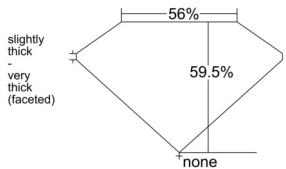

GIA®

FACSIMILE

GIA REPORT 6542688314

Verify this report at GIA.edu

GIA NATURAL DIAMOND DOSSIER®

February 24, 2026
GIA Report Number 6542688314
Shape and Cutting Style ..... Heart Brilliant
Measurements ..... 4.88 x 5.38 x 3.20 mm

GRADING RESULTS

Carat Weight ..... 0.50 carat
Color Grade ..... F
Clarity Grade S11

ADDITIONAL GRADING INFORMATION

Polish ..... Excellent
Symmetry ..... Very Good
Fluorescence ..... None
Clarity Characteristics ..... Cloud, Crystal
Inscription(s): GIA 6542688314

PROPORTIONS

Profile not to actual proportions

GRADING SCALES

GIA COLOR SCALE		GIA CLARITY SCALE			
COLORLESS	D	VERY VERY SLIGHTLY INCLUDED	FLAWLESS		
	E		INTERNALLY FLAWLESS		
	F		VVS₁		
	NEAR COLORLESS	G	VERY SLIGHTLY INCLUDED	VVS₂	
		H		VS₁	
		FAINT	I	SLIGHTLY INCLUDED	VS₂
			J		S1₁
			K	INCLUDED	S1₂
	VERY LIGHT	L	I₁		
		M	I₂		
LIGHT	N	I₃			
	O				
	P				
	Q				
R					
S					
T					
U					
V					
W					
X					
Y					
Z