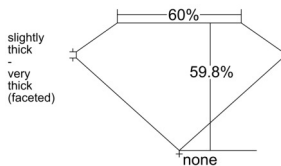

GIA®

FACSIMILE

GIA REPORT 6542679055

Verify this report at GIA.edu

GIA NATURAL DIAMOND DOSSIER®

February 20, 2026
GIA Report Number 6542679055
Shape and Cutting Style ..... Heart Brilliant
Measurements ..... 5.41 x 6.30 x 3.77 mm

GRADING RESULTS

Carat Weight ..... 0.70 carat
Color Grade ..... G
Clarity Grade VS1

ADDITIONAL GRADING INFORMATION

Polish ..... Excellent
Symmetry ..... Very Good
Fluorescence ..... Faint
Clarity Characteristics ..... Crystal, Pinpoint
Inscription(s): GIA 6542679055

PROPORTIONS

Profile not to actual proportions

GRADING SCALES

GIA COLOR SCALE		GIA CLARITY SCALE			
COLORLESS	D	VERY VERY SLIGHTLY INCLUDED	FLAWLESS		
	E		INTERNALLY FLAWLESS		
	F	VERY SLIGHTLY INCLUDED	VVS₁		
	G		VVS₂		
	H		VS₁		
	NEAR COLORLESS	I	SLIGHTLY INCLUDED	VS₂	
		J		SI₁	
		FAINT	K	INCLUDED	SI₂
			L		I₁
			M		I₂
VERT LIGHT	N	INCLUDED	I₃		
	O				
	P				
	Q				
	R				
LIGHT	S				
	T				
	U				
	V				
	W				
X					
Y					
Z