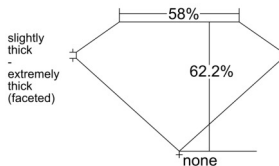

GIA®

FACSIMILE

GIA REPORT 6542678518

Verify this report at GIA.edu

GIA NATURAL DIAMOND DOSSIER®

February 20, 2026
GIA Report Number 6542678518
Shape and Cutting Style ..... Marquise Brilliant
Measurements ..... 8.44 x 3.99 x 2.48 mm

GRADING RESULTS

Carat Weight ..... 0.50 carat
Color Grade ..... D
Clarity Grade VS2

ADDITIONAL GRADING INFORMATION

Polish ..... Excellent
Symmetry ..... Very Good
Fluorescence ..... Medium Blue
Clarity Characteristics ..... Crystal
Inscription(s): GIA 6542678518

PROPORTIONS

Profile not to actual proportions

GRADING SCALES

GIA COLOR SCALE		GIA CLARITY SCALE			
COLORLESS	D	VERY VERY SLIGHTLY INCLUDED	FLAWLESS		
	E		INTERNALLY FLAWLESS		
	F	VERY SLIGHTLY INCLUDED	VVS₁		
	G		VVS₂		
	H		VS₁		
	NEAR COLORLESS	I	SLIGHTLY INCLUDED	VS₂	
		J		SI₁	
		FAINT	K	INCLUDED	SI₂
			L		I₁
			M		I₂
VERY LIGHT			N	LIGHT	I₃
			O		
			P		
	Q				
LIGHT	R				
	S				
	T				
	U				
	V				
	Z