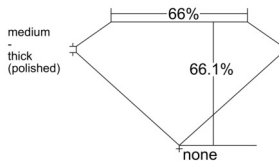

GIA®

FACSIMILE

GIA REPORT 6542666741

Verify this report at GIA.edu

GIA NATURAL DIAMOND DOSSIER®

February 18, 2026
GIA Report Number 6542666741
Shape and Cutting Style ..... Emerald Cut
Measurements ..... 6.02 x 4.27 x 2.83 mm

GRADING RESULTS

Carat Weight ..... 0.70 carat
Color Grade ..... E
Clarity Grade VS2

ADDITIONAL GRADING INFORMATION

Polish ..... Excellent
Symmetry ..... Very Good
Fluorescence ..... Medium Blue
Clarity Characteristics ..... Crystal
Inscription(s): GIA 6542666741

PROPORTIONS

Profile not to actual proportions

GRADING SCALES

GIA COLOR SCALE		GIA CLARITY SCALE			
COLORLESS	D	VERY VERY SLIGHTLY INCLUDED	FLAWLESS		
	E		INTERNALLY FLAWLESS		
	F	VERY SLIGHTLY INCLUDED	VS₁		
	G		VS₂		
	H		VS₁		
	NEAR COLORLESS	I	SLIGHTLY INCLUDED	VS₂	
		J		SI₁	
		FAINT	K	INCLUDED	SI₂
			L		I₁
			M		I₂
VERT LIGHT	N	LIGHT	I₃		
	O				
	P				
	Q				
	R				
	S				
	T