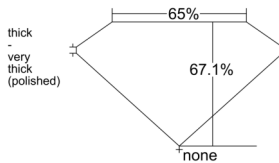

GIA®

FACSIMILE

GIA REPORT 6542666391

Verify this report at GIA.edu

GIA NATURAL DIAMOND DOSSIER®

February 19, 2026
GIA Report Number 6542666391
Shape and Cutting Style ..... Square Emerald Cut
Measurements ..... 4.82 x 4.76 x 3.19 mm

GRADING RESULTS

Carat Weight ..... 0.70 carat
Color Grade ..... F
Clarity Grade VVS1

ADDITIONAL GRADING INFORMATION

Polish ..... Excellent
Symmetry ..... Excellent
Fluorescence ..... Strong Blue
Clarity Characteristics ..... Pinpoint
Inscription(s): GIA 6542666391

PROPORTIONS

Profile not to actual proportions

GRADING SCALES

GIA COLOR SCALE		GIA CLARITY SCALE	
COLORLESS	D	VERY VERY SLIGHTLY INCLUDED	FLAWLESS
	E		INTERNALLY FLAWLESS
	F		VVS₁
	G		VVS₂
	H		VS₁
	I		VS₂
	J		SI₁
	K		SI₂
	L		I₁
	M		I₂
NEAR COLORLESS	N	SLIGHTLY INCLUDED	I₃
	O		
	P		
	Q		
FAINT	R		
	S		
	T		
	U		
VERY LIGHT	V		
	W		
	X		
	Y		
LIGHT	Z