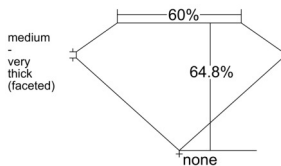

GIA®

FACSIMILE

GIA REPORT 6542665578

Verify this report at GIA.edu

GIA NATURAL DIAMOND DOSSIER®

February 18, 2026
GIA Report Number 6542665578
Shape and Cutting Style ..... Oval Brilliant
Measurements ..... 6.18 x 4.33 x 2.81 mm

GRADING RESULTS

Carat Weight ..... 0.50 carat
Color Grade ..... D
Clarity Grade VS1

ADDITIONAL GRADING INFORMATION

Polish ..... Excellent
Symmetry ..... Very Good
Fluorescence ..... Medium Blue
Clarity Characteristics ..... Crystal, Needle
Inscription(s): GIA 6542665578

PROPORTIONS

Profile not to actual proportions

GRADING SCALES

GIA COLOR SCALE		GIA CLARITY SCALE	
COLORLESS	D	VERY VERY SLIGHTLY INCLUDED	FLAWLESS
	E		INTERNALLY FLAWLESS
	F		VVS₁
	G		VVS₂
	H		VS₁
	I		VS₂
	J		SI₁
	K		SI₂
	L		I₁
	M		I₂
NEAR COLORLESS	N	SLIGHTLY INCLUDED	I₃
	O		
	P		
	Q		
FAINT	R		
	S		
	T		
	U		
VERY LIGHT	V		
	W		
	X		
	Y		
LIGHT	Z