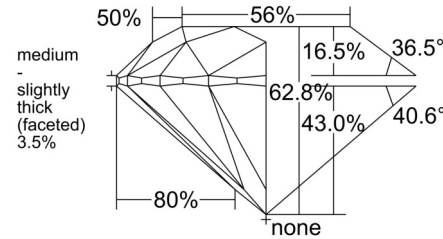

GIA NATURAL DIAMOND GRADING REPORT

February 18, 2026

GIA Report Number 6542658868

Shape and Cutting Style Round Brilliant

Measurements 6.33 - 6.38 x 3.99 mm

GRADING RESULTS

Carat Weight 1.00 carat

Color Grade H

Clarity Grade VVS2

Cut Grade Excellent

ADDITIONAL GRADING INFORMATION

Polish Excellent

Symmetry Excellent

Fluorescence None

Inscription(s): GIA 6542658868

PROPORTIONS

Profile to actual proportions

CLARITY CHARACTERISTICS

KEY TO SYMBOLS*

-  Needle
-  Indented Natural
-  Pinpoint
-  Natural

* Red symbols denote internal characteristics (inclusions). Green or black symbols denote external characteristics (blemishes). Diagram is an approximate representation of the diamond, and symbols shown indicate type, position, and approximate size of clarity characteristics. All clarity characteristics may not be shown. Details of finish are not shown.