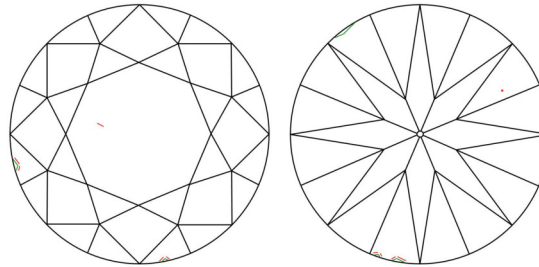

GIA NATURAL DIAMOND GRADING REPORT

February 18, 2026

GIA Report Number 6542658868

Shape and Cutting Style Round Brilliant

Measurements 6.33 - 6.38 x 3.99 mm

GRADING RESULTS

Carat Weight 1.00 carat

Color Grade H

Clarity Grade VVS2

Cut Grade Excellent

ADDITIONAL GRADING INFORMATION

Polish Excellent

Symmetry Excellent

Fluorescence None

Inscription(s): GIA 6542658868

PROPORTIONS

Profile to actual proportions

CLARITY CHARACTERISTICS

KEY TO SYMBOLS*

-  Needle
-  Indented Natural
-  Pinpoint
-  Natural

* Red symbols denote internal characteristics (inclusions). Green or black symbols denote external characteristics (blemishes). Diagram is an approximate representation of the diamond, and symbols shown indicate type, position, and approximate size of clarity characteristics. All clarity characteristics may not be shown. Details of finish are not shown.