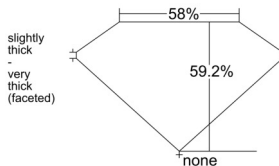

GIA®

FACSIMILE

GIA REPORT 6542649008

Verify this report at GIA.edu

GIA NATURAL DIAMOND DOSSIER®

February 17, 2026

GIA Report Number **6542649008**

Shape and Cutting Style ..... **Heart Brilliant**

Measurements ..... **5.25 x 6.16 x 3.65 mm**

GRADING RESULTS

Carat Weight ..... **0.70 carat**

Color Grade ..... **D**

Clarity Grade **VS1**

ADDITIONAL GRADING INFORMATION

Polish ..... **Excellent**

Symmetry ..... **Excellent**

Fluorescence ..... **Faint**

Clarity Characteristics ..... **Feather, Needle**

Inscription(s): **GIA 6542649008**

PROPORTIONS

Profile not to actual proportions

GRADING SCALES

GIA COLOR SCALE		GIA CLARITY SCALE			
COLORLESS	D	VERY VERY SLIGHTLY INCLUDED	FLAWLESS		
	E		INTERNALLY FLAWLESS		
	F	VERY SLIGHTLY INCLUDED	VVS₁		
	G		VVS₂		
	H		VS₁		
	NEAR COLORLESS	I	SLIGHTLY INCLUDED	VS₂	
		J		SI₁	
		FAINT	K	INCLUDED	SI₂
			L		I₁
			M		I₂
N			I₃		
VERT LIGHT	O	INCLUDED			
	P				
	Q				
	R				
	S				
	T				
LIGHT	U				
	V				
	W				
	X				
Y					
Z