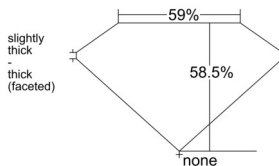

GIA®

FACSIMILE

GIA REPORT 6542647450

Verify this report at GIA.edu

GIA NATURAL DIAMOND DOSSIER®

February 16, 2026
GIA Report Number 6542647450
Shape and Cutting Style ..... Heart Brilliant
Measurements ..... 5.27 x 6.19 x 3.62 mm

GRADING RESULTS

Carat Weight ..... 0.71 carat
Color Grade ..... D
Clarity Grade VS1

ADDITIONAL GRADING INFORMATION

Polish ..... Excellent
Symmetry ..... Very Good
Fluorescence ..... Faint
Clarity Characteristics ..... Crystal, Needle, Pinpoint
Inspection(s): GIA 6542647450

PROPORTIONS

Profile not to actual proportions

GRADING SCALES

GIA COLOR SCALE		GIA CLARITY SCALE			
COLORLESS	D	VERY VERY SLIGHTLY INCLUDED	FLAWLESS		
	E		INTERNALLY FLAWLESS		
	F	VERY SLIGHTLY INCLUDED	VS₁		
	G		VS₂		
	H		VS₁		
	NEAR COLORLESS	I	SLIGHTLY INCLUDED	VS₂	
		J		SI₁	
		FAINT	K	INCLUDED	SI₂
			L		I₁
			M		I₂
VERT LIGHT	N	INCLUDED	I₃		
	O				
	P				
	Q				
	R				
LIGHT	S				
	T				
	U				
	V				
	W				
X					
Y					
Z