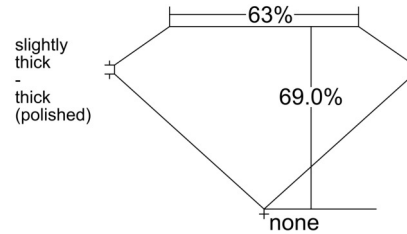

GIA NATURAL DIAMOND GRADING REPORT

February 12, 2026  
 GIA Report Number ..... 6542621484  
 Shape and Cutting Style ..... Emerald Cut  
 Measurements ..... 8.00 x 5.77 x 3.98 mm

GRADING RESULTS

Carat Weight ..... 1.81 carat  
 Color Grade ..... M  
 Clarity Grade ..... VVS1

PROPORTIONS

Profile not to actual proportions

CLARITY CHARACTERISTICS

KEY TO SYMBOLS\*

- Pinpoint
- ~ Feather

\* Red symbols denote internal characteristics (inclusions). Green or black symbols denote external characteristics (blemishes). Diagram is an approximate representation of the diamond, and symbols shown indicate type, position, and approximate size of clarity characteristics. All clarity characteristics may not be shown. Details of finish are not shown.