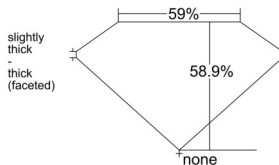

GIA®

FACSIMILE

GIA REPORT 6542614334

Verify this report at GIA.edu

GIA NATURAL DIAMOND DOSSIER®

February 10, 2026
GIA Report Number 6542614334
Shape and Cutting Style ..... Heart Brilliant
Measurements ..... 5.30 x 6.27 x 3.69 mm

GRADING RESULTS

Carat Weight ..... 0.73 carat
Color Grade ..... F
Clarity Grade VVS2

ADDITIONAL GRADING INFORMATION

Polish ..... Excellent
Symmetry ..... Very Good
Fluorescence ..... None
Clarity Characteristics ..... Feather
Inscription(s): GIA 6542614334

PROPORTIONS

Profile not to actual proportions

GRADING SCALES

GIA COLOR SCALE		GIA CLARITY SCALE			
COLORLESS	D	VERY VERY SLIGHTLY INCLUDED	FLAWLESS		
	E		INTERNALLY FLAWLESS		
	F		VVS₁		
	NEAR COLORLESS	G	VERY SLIGHTLY INCLUDED	VVS₂	
		H		VS₁	
		FAINT	I	SLIGHTLY INCLUDED	VS₂
			J		SI₁
			K		SI₂
	LIGHT	L	INCLUDED	I₁	
		M		I₂	
N		I₃			
O					
P					
Q					
R					
S					
T					
U					
V					
W					
X					
Y					
Z