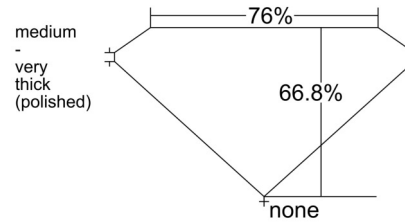

GIA NATURAL DIAMOND GRADING REPORT

February 23, 2026

GIA Report Number 6542614274

Shape and Cutting Style ..... Cut-Cornered Rectangular
Modified Brilliant

Measurements ..... 7.71 x 6.40 x 4.28 mm

GRADING RESULTS

Carat Weight ..... 2.01 carat

Color Grade ..... W to X Range

Clarity Grade VS1

ADDITIONAL GRADING INFORMATION

Polish ..... Excellent

Symmetry ..... Very Good

Fluorescence ..... Medium Blue

Inscription(s): GIA 6542614274

Comments: Additional clouds are not shown. Pinpoints are not shown.

PROPORTIONS

Profile not to actual proportions