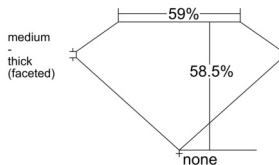

GIA®

FACSIMILE

GIA REPORT 6542613844

Verify this report at GIA.edu

GIA NATURAL DIAMOND DOSSIER®

February 11, 2026
GIA Report Number 6542613844
Shape and Cutting Style ..... Heart Brilliant
Measurements ..... 5.38 x 6.21 x 3.63 mm

GRADING RESULTS

Carat Weight ..... 0.73 carat
Color Grade ..... E
Clarity Grade VS2

ADDITIONAL GRADING INFORMATION

Polish ..... Excellent
Symmetry ..... Very Good
Fluorescence ..... Faint
Clarity Characteristics ..... Feather, Cloud, Crystal
Inscription(s): GIA 6542613844

PROPORTIONS

Profile not to actual proportions

GRADING SCALES

GIA COLOR SCALE		GIA CLARITY SCALE	
COLORLESS	D	VERY VERY SLIGHTLY INCLUDED	FLAWLESS
	E		INTERNALLY FLAWLESS
	F		VVS₁
	G		VVS₂
	H		VS₁
	I		VS₂
	J		SI₁
	K		SI₂
	L		I₁
	M		I₂
NEAR COLORLESS	N	SLIGHTLY INCLUDED	I₃
	O		
	P		
	Q		
FAINT	R		
	S		
	T		
	U		
VERT LIGHT	V		
	W		
	X		
	Y		
LIGHT	Z