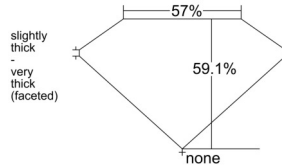

GIA®

FACSIMILE

GIA REPORT 6542607102

Verify this report at GIA.edu

GIA NATURAL DIAMOND DOSSIER®

February 09, 2026
GIA Report Number 6542607102
Shape and Cutting Style ..... Heart Brilliant
Measurements ..... 4.63 x 5.45 x 3.22 mm

GRADING RESULTS

Carat Weight ..... 0.50 carat
Color Grade ..... E
Clarity Grade VS1

ADDITIONAL GRADING INFORMATION

Polish ..... Excellent
Symmetry ..... Very Good
Fluorescence ..... None
Clarity Characteristics ..... Feather, Pinpoint
Inscription(s): GIA 6542607102

PROPORTIONS

Profile not to actual proportions

GRADING SCALES

GIA COLOR SCALE		GIA CLARITY SCALE			
COLORLESS	D	VERY VERY SLIGHTLY INCLUDED	FLAWLESS		
	E		INTERNALLY FLAWLESS		
	F	VERY SLIGHTLY INCLUDED	VS₁		
	G		VS₂		
	H		VS₁		
	NEAR COLORLESS	I	SLIGHTLY INCLUDED	SI₁	
		J		SI₂	
		FAINT	K	INCLUDED	I₁
			L		I₂
			M		I₃
VERT LIGHT	N				
	O				
	P				
	Q				
	R				
	S				
	T				
LIGHT	U				
	V				
	W				
	X				
Y					
Z